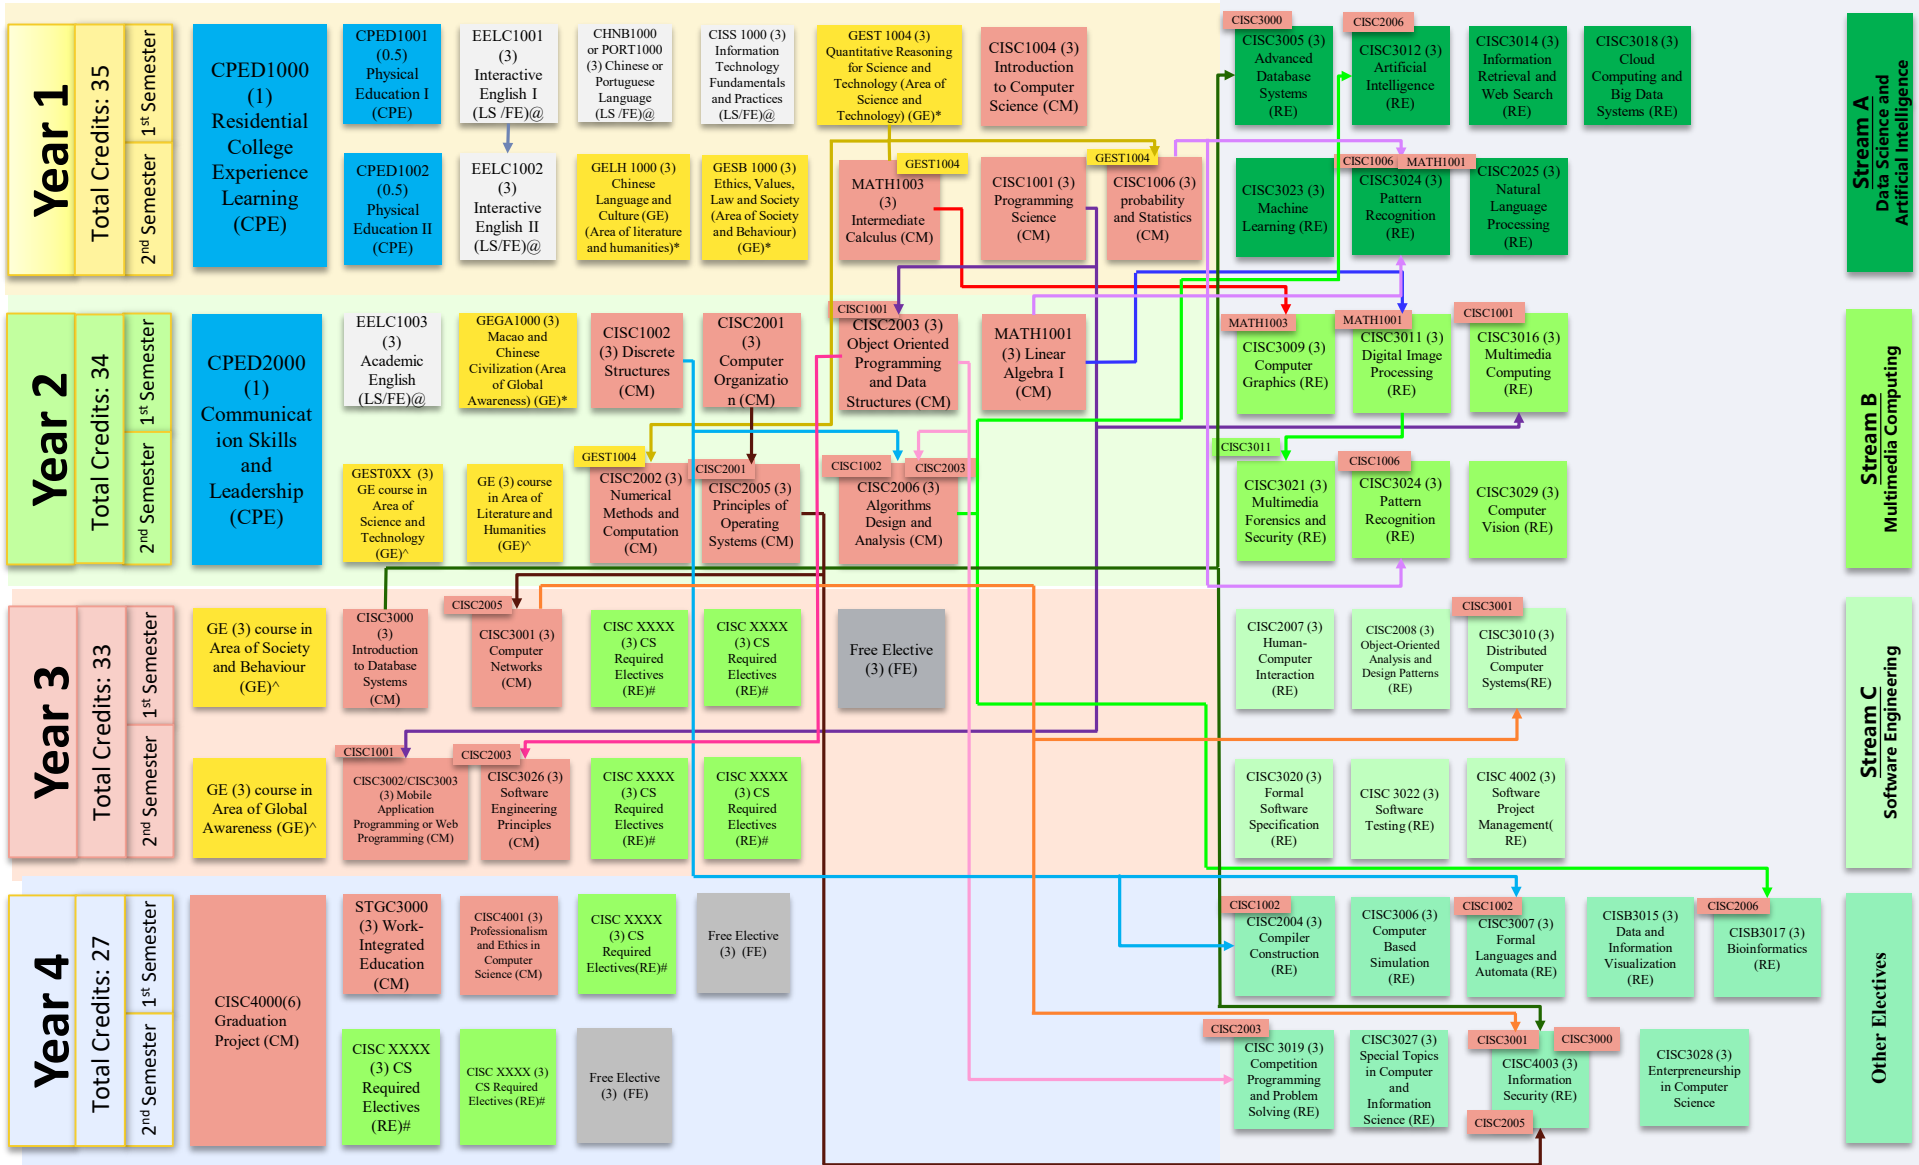

CS Programme Course Structure Academic Year 2020/2021

CS Required Elective Course List

- Remarks:**
- (3)CPE: Community and Peer Education**
 - (15)LS: Language and Skills**
 - (24)GE: General Education Course**
 - (57)CM: Compulsory Course**
 - (21)RE: Required Electives course**
 - (9) FE: Free Elective course**

@: Students who test out of some or all of the Languages and Skills course(s) are required to make up the credits by taking additional Free Elective(s)

*: There are 4 GE areas and each area will have a compulsory GE course

^: In addition to the 4 compulsory GE courses, students are required to complete 1 more GE course in Area of Science and Technology and the remaining 9 credits in any areas

#: Students are required to take 4 courses from one of the Stream A, B or C, and 3 courses from outside that stream or from Other Electives